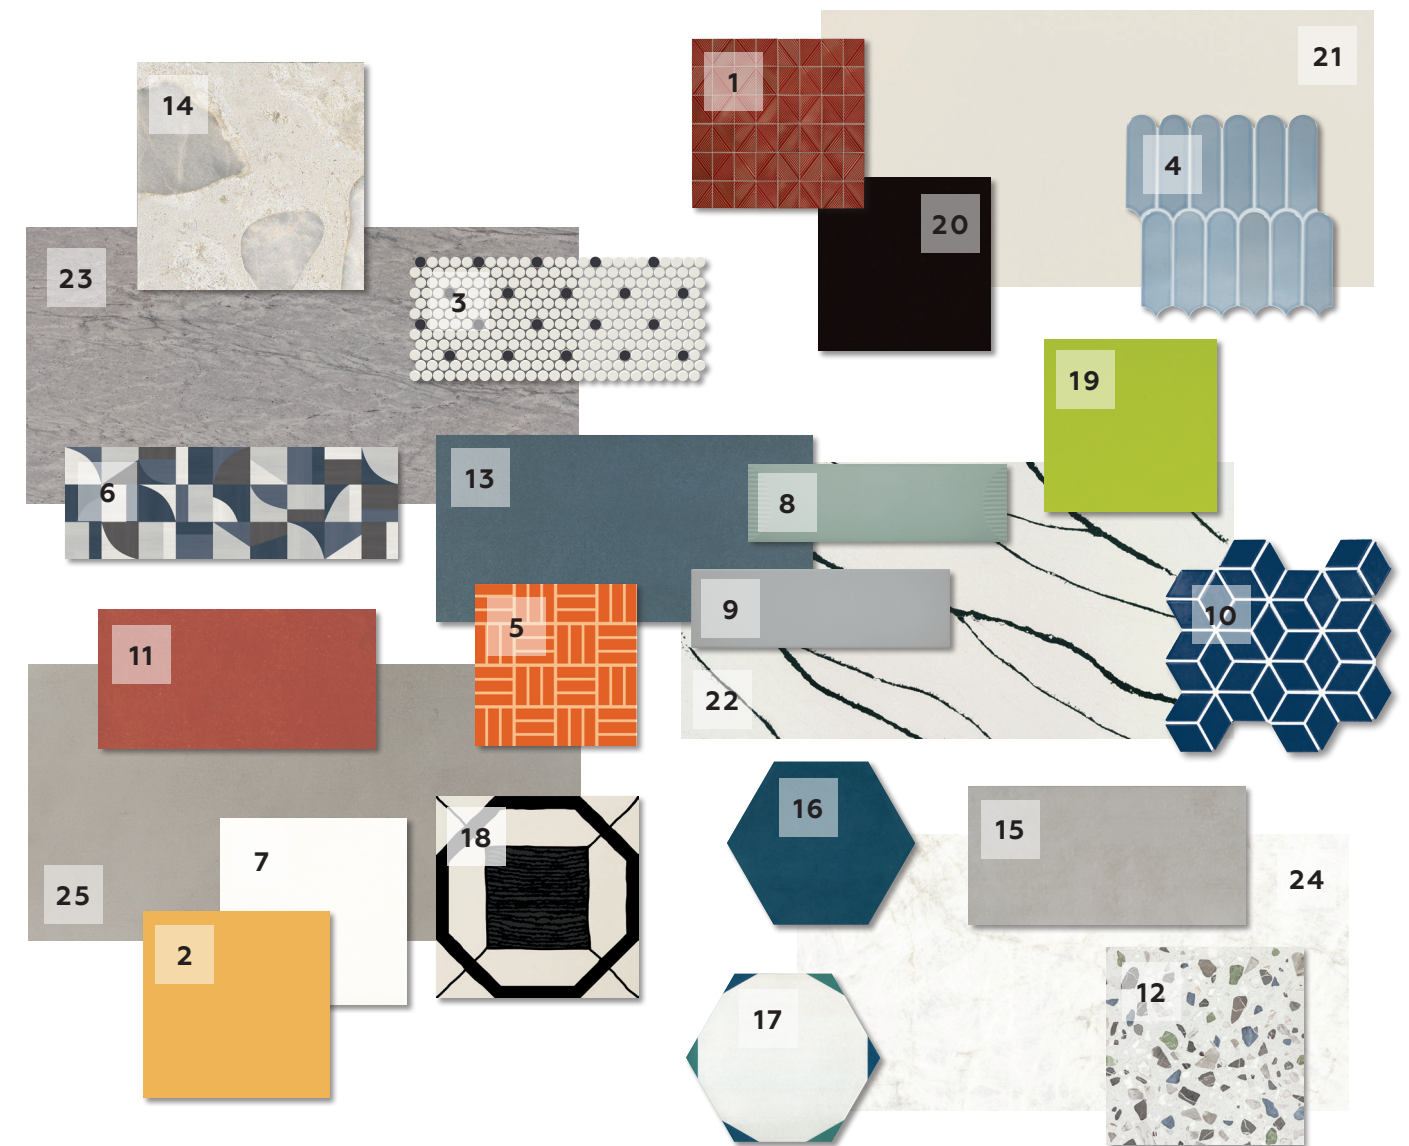

TREND TILE

TILE IN TREND SELECTIONS

1. Revalia™ Remix Spice RV22	9. Stencil™ Grey SC34	18. Human™ Octagon HU06
2. Color Wheel™ Classic Mustard 1012	10. Color Wheel™ Retro Galaxy 1469 3D Cube	19. Natural Hues™ Kiwi NH30
3. Keystones™ Arctic White/Black DK28 Penny Round Mosaic	11. Portfolio™ Vivid Crimson Red PF28	20. Pure™ Black PU21
4. Artefino™ Vintage Celestite AR13 Fishscale Mosaic	12. Outlander™ Marine OU55 Grande	21. One Quartz Surfaces® Lincoln White NQ59
5. Color Wheel™ Mosaic Orange Burst 1097 Lattice Weave Mosaic	13. Volume™ 1.0 Naval VL67	22. One Quartz Surfaces® Calacatta Bolt OQ49
6. Eclettica™ Carioca White M1AP	14. Sand and Stone™ Summit SS71	23. Natural Stone Slab Thunder White G800
7. Color Wheel™ Classic White O100	15. Portfolio™ Dove Grey PF04	24. Panoramic Porcelain Surfaces™ Opalite CM55
8. Stencil™ Mint SC37 Half Moon	16. Bee Hive™ Blue P041	25. Panoramic Porcelain Surfaces™ Stonewall Coal CM09
	17. Bee Hive Medley™ Sun Green & Blue P044